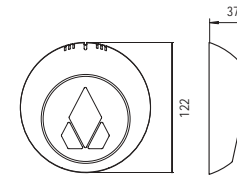

Hall Lantern Indicators

KSH 470