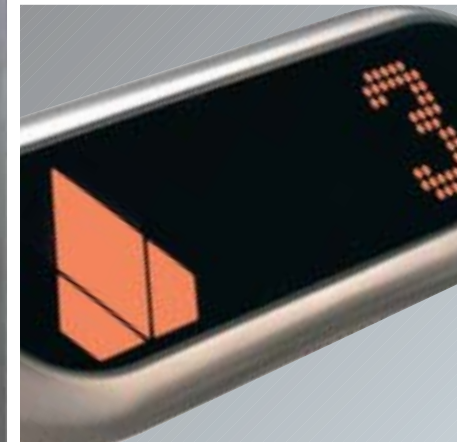

KONE KSS 420

Signalization System

- *Car Operating Panel in Asturias Satin stainless steel, display dot-matrix or 7-segment, amber-lit, max. 14 floors.*
- *Hall Lantern, Hall Lantern Indicators in Velvet stainless steel. Landing Call Station in Asturias Satin stainless steel.*

Faceplate:
Asturias Satin stainless steel
Display: amber-lit
Floor buttons: max. 14 floors

Faceplate:
Velvet stainless steel
amber-lit display

Faceplate:
Asturias Satin stainless steel
amber-lit

Car Operating Panel