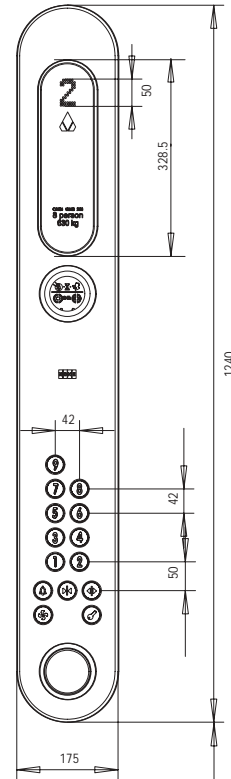

Car Operating Panel

KSC 420 7-segment

KSC 421 Dot-matrix