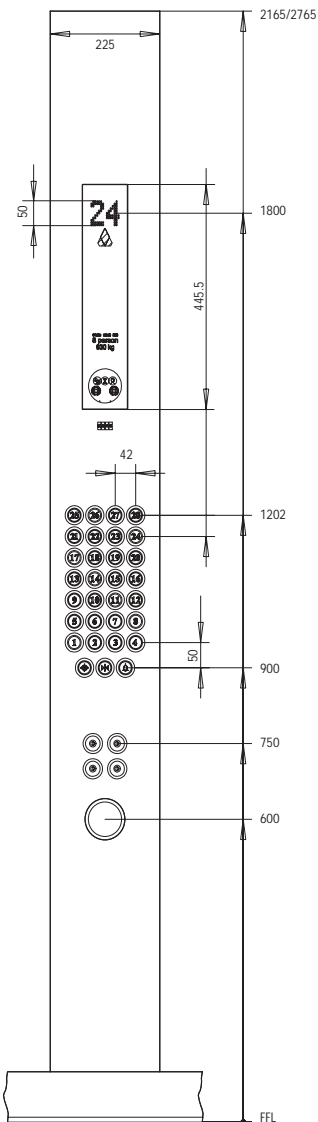

KONE KSS 620

Signalization System

- *Car Operating Panel in Asturias Satin or Murano Mirror stainless steel, display white-lit dot-matrix or white-lit LCD, max. 28 floors.*
- *Hall Lantern, Hall Lantern Indicators and Landing Call Station in Asturias Satin or Murano Mirror stainless steel.*

Faceplate:
Asturias Satin stainless steel
Murano Mirror stainless steel
Display: white-lit
Floor buttons: max. 28 floors

Arrows, displays and buttons are white-lit

Car Operating Panel

KSC 621 Dot-matrix

KSC 622 LCD

Hall Lantern Indicators

KSH 620

KSI 621 Dot-matrix

KSI 622 LCD

Landing Call Station

KSL 620 Rectangular

KSL 620 Barrel