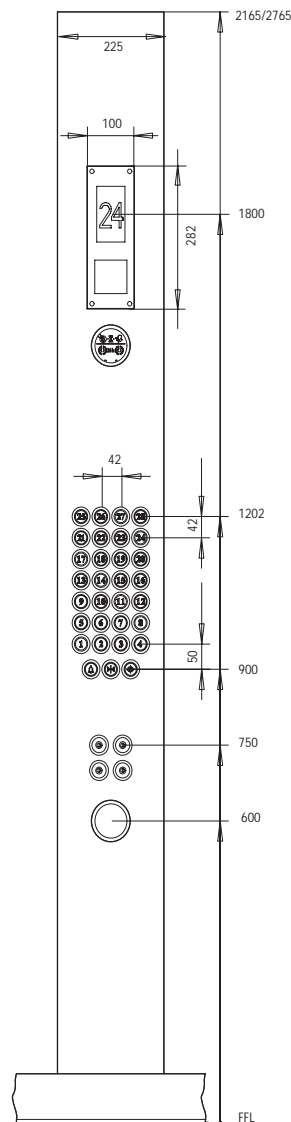

KONE KSS 620

Signalization System

- *Car Operating Panel in Asturias Satin or Murano Mirror stainless steel, display white-lit dot-matrix or white-lit LCD, max. 28 floors.*
- *Hall Lantern, Hall Lantern Indicators and Landing Call Station in Asturias Satin or Murano Mirror stainless steel.*

Faceplate:
Asturias Satin stainless steel
Murano Mirror stainless steel
Display: white-lit
Floor buttons: max. 28 floors

Arrows, displays and buttons are white-lit

Car Operating Panel

KSC 621 Dot-matrix

KSC 622 LCD

Hall Lantern Indicators

KSH 620

KSI 621 Dot-matrix

KSI 622 LCD

Landing Call Station

KSL 620 Rectangular

KSL 620 Barrel