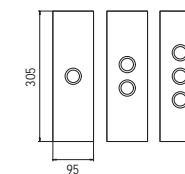

Faceplate:
Asturias Satin stainless steel
Murano Mirror stainless steel
Display: white-lit
Floor buttons: max. 28 floors

Arrows, displays and buttons are white-lit

Car Operating Panel

KSC 621 Dot-matrix

KSC 622 LCD

Hall Lantern Indicators

KSH 620

KSI 621 Dot-matrix

KSI 622 LCD

Landing Call Station

KSL 620 Rectangular

KSL 620 Barrel