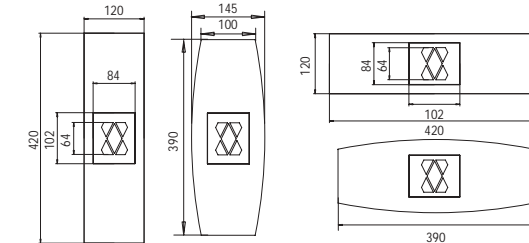

Hall Lantern Indicators

KSH 620