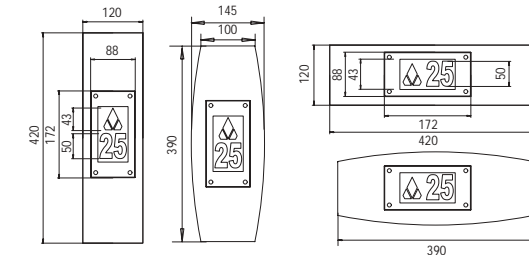

Faceplate:
Asturias Satin stainless steel
Murano Mirror stainless steel
Display: white-lit
Floor buttons: max. 28 floors

Arrows, displays and buttons are white-lit

Car Operating Panel

KSC 621 Dot-matrix

KSC 622 LCD

Hall Lantern Indicators

KSH 620

KSI 621 Dot-matrix

KSI 622 LCD

Landing Call Station

KSL 620 Rectangular

KSL 620 Barrel