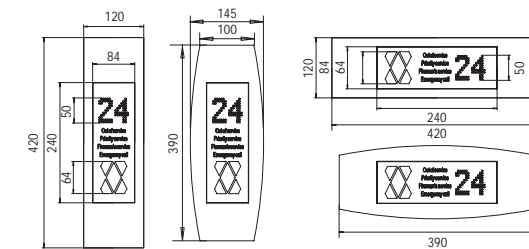

KSI 621 Dot-matrix